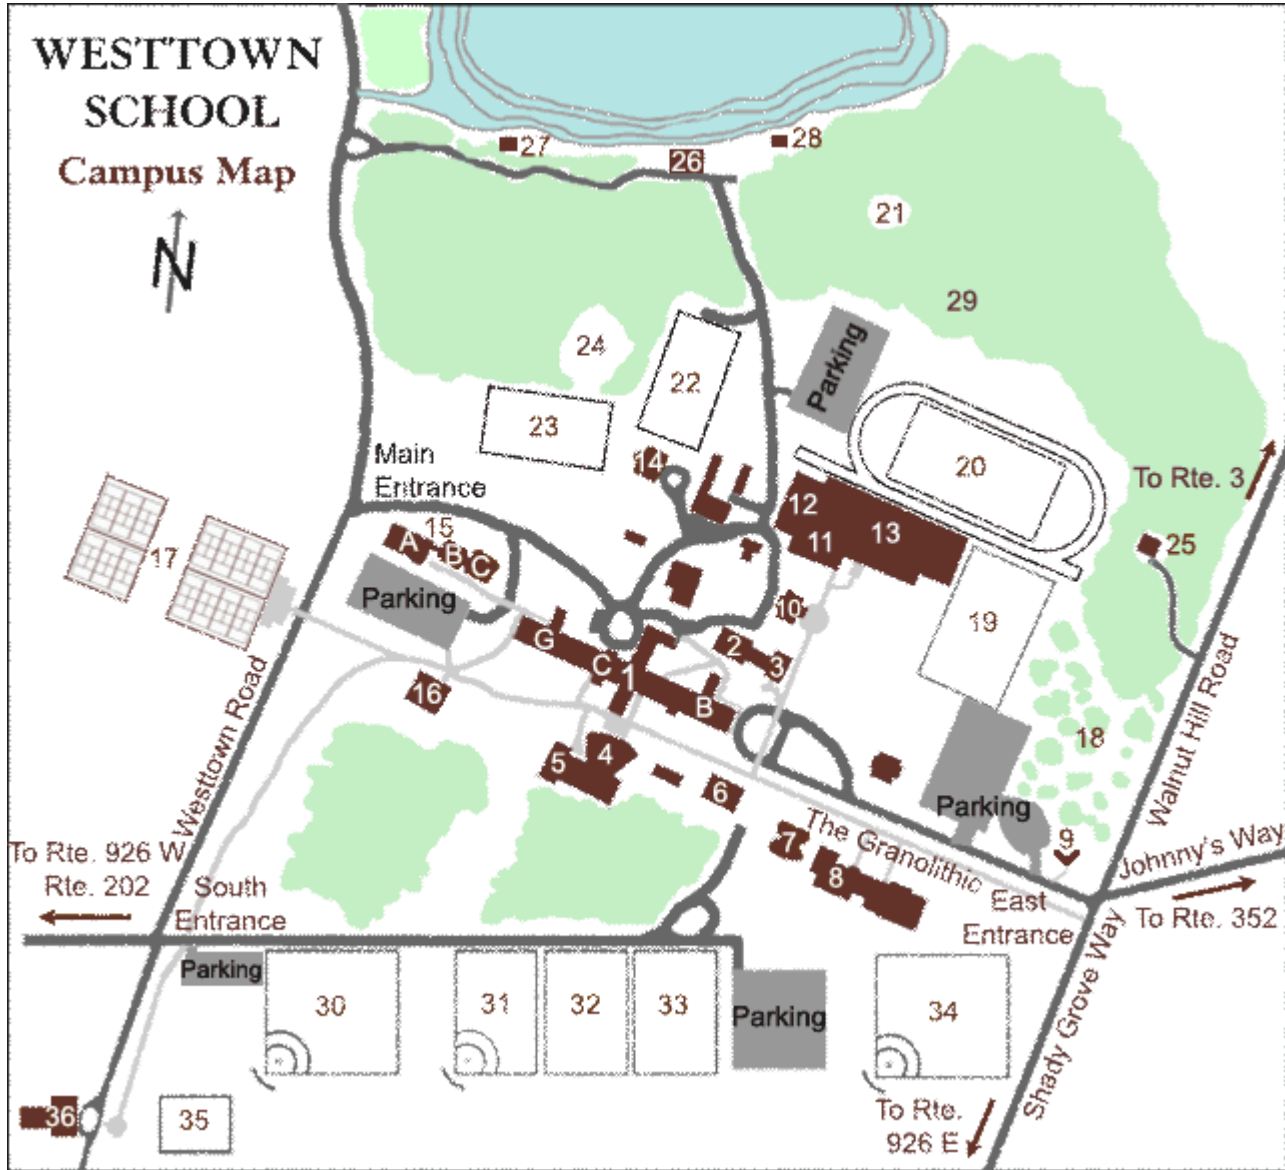

# Westtown School

1	Main Building	Admissions	15C
1C	Central	Arboretum	18
1B	Boys' End	Arts Center	4
1G	Girls' End	Bacon Cottage	15B
2	Industrial Hall	Balderston Commons	15
3	Middle School	Balderston House Dorm	15A
4	Barton-Test Theater	Barton-Test Theater	4
5	Arts Center	Belfry Student Center	10
6	Meeting House	Boys' End	1B
7	Stone House	The Cabin	9

8	Lower School	Central	1C
9	The Cabin	Crew Field	34
10	Belfry Student Center	East Lake Shack	28
11	Gymnasium	Farmhouse	36
12	Pool	Field House	13
13	Field House	Fire Circle	21
14	Health Center	Girls' End	1G
15	Balderston Commons	Greenwood Field	23
15A	Balderston House Dorm	The Greenwood (Amphitheater)	24
15B	Bacon Cottage	Gymnasium	11
15C	Admissions	Head of School's House	25
16	Science Center	Industrial Hall	2
17	Tennis Courts	Lake House	26
18	Arboretum	Lower Field 1	31
19	Raiford Field	Lower Field 2	32
20	Track	Lower Field 3	33
21	Fire Circle	Lower School	8
22	Walker House Field	Main Building	1
23	Greenwood Field	Meeting House	6
24	The Greenwood (Amphitheater)	Middle School	3
25	Head of School's House	Mini-Farm	35
26	Lake House	Pool	12
27	West Lake Shack	Raiford Field	19
28	East Lake Shack	Ropes Course	29
29	Ropes Course	Science Center	16
30	Softball Field	Softball Field	30
31	Lower Field 1	Stone House	7
32	Lower Field 2	Tennis Courts	17
33	Lower Field 3	Track	20
34	Crew Field	Walker House Field	22
35	Mini-Farm	Walker House/Health Center	14
36	Farmhouse	West Lake Shack	27