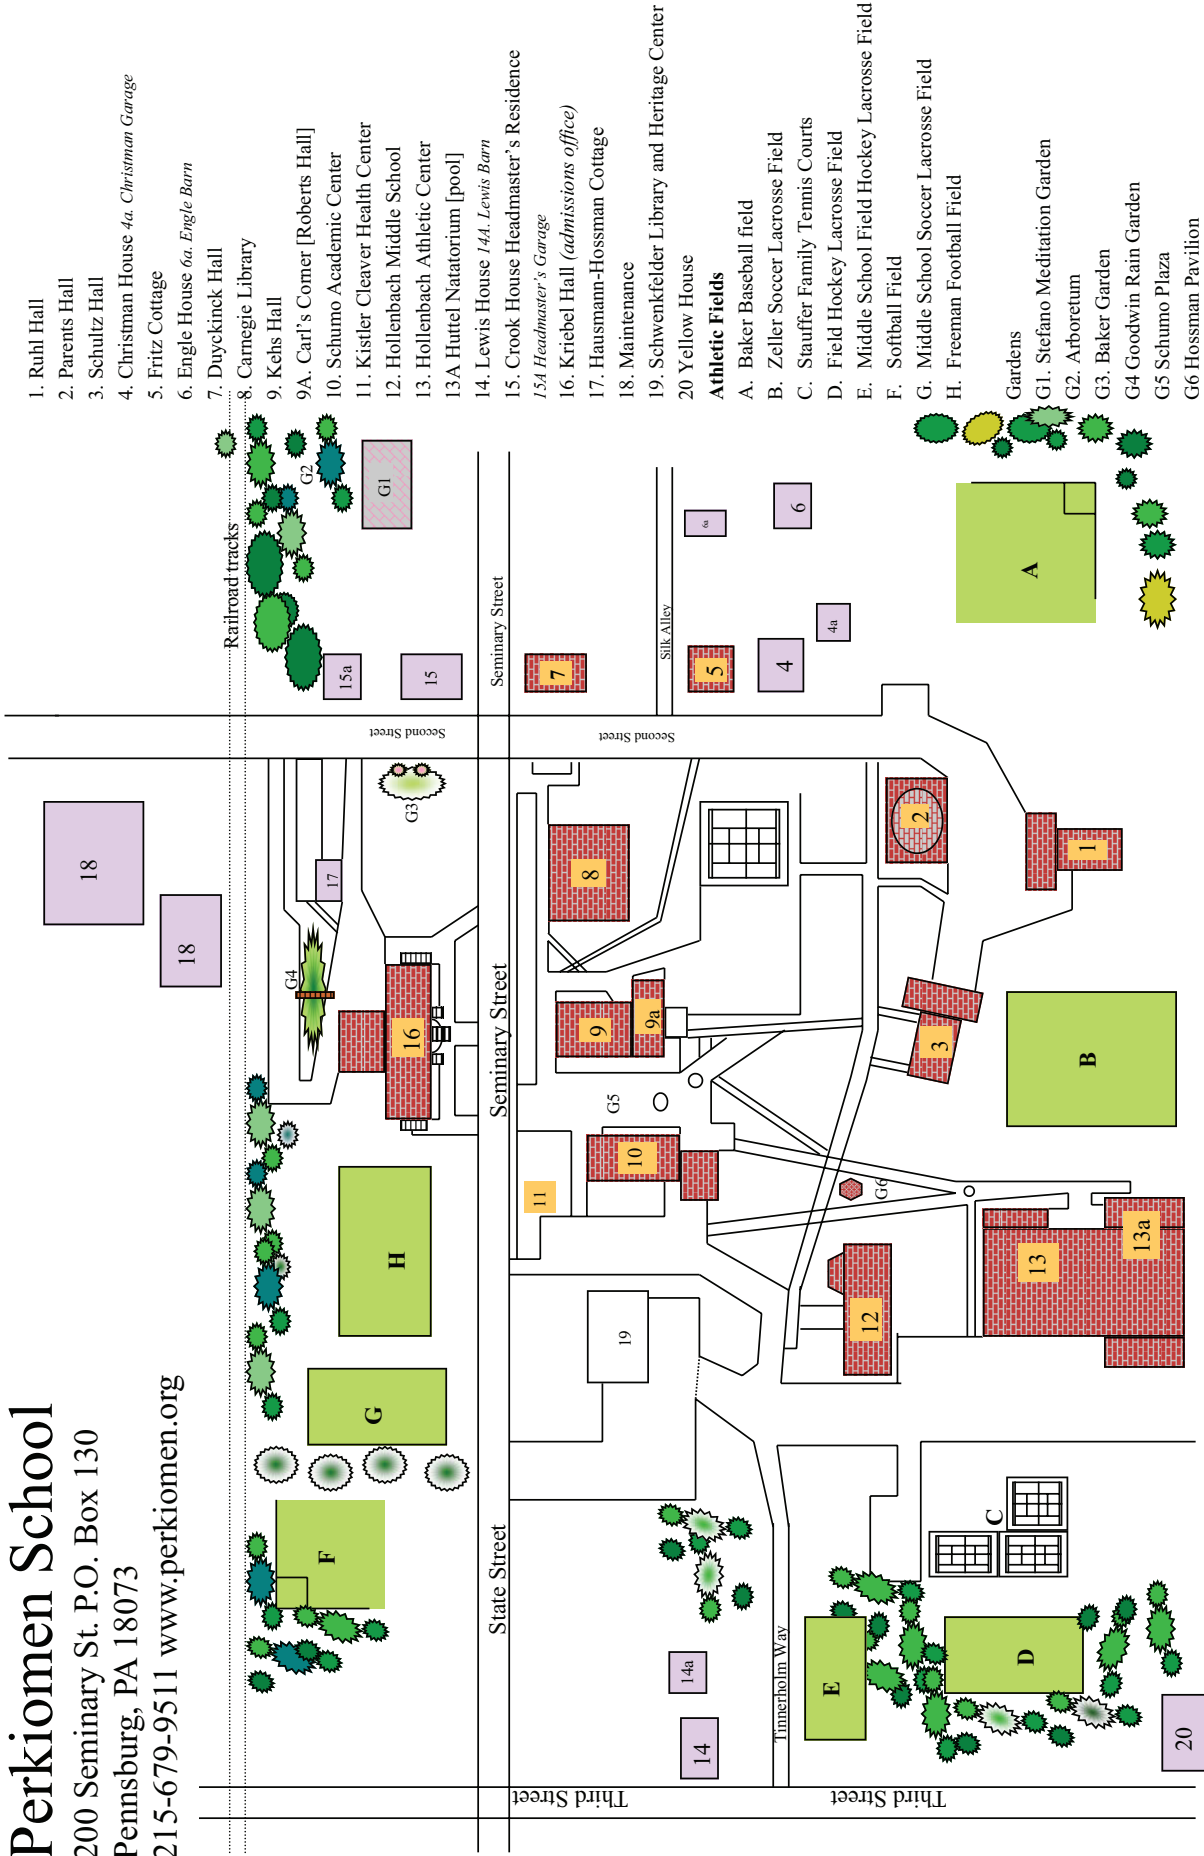

Perkiomen School

200 Seminary St. P.O. Box 130

Pennsburg, PA 18073

215-679-9511 www.perkiomen.org

1. Ruhl Hall
2. Parents Hall
3. Schultz Hall
4. Christman House 4a, *Christmas Garage*
5. Fritz Cottage
6. Engle House 6a, *Engle Barn*
7. Duyekinek Hall
8. Carnegie Library
9. Kehs Hall
- 9A. Carl's Corner [Roberts Hall]
10. Schumo Academic Center
11. Kistler Cleaver Health Center
12. Hollenbach Middle School
13. Hollenbach Athletic Center
- 13A Huttel Natatorium [pool]
14. Lewis House 14a, *Lewis Barn*
15. Crook House Headmaster's Residence
- 15A *Headmaster's Garage*
16. Kriebel Hall (*admissions office*)
17. Hausmann-Hossman Cottage
18. Maintenance
19. Schwenkfelder Library and Heritage Center
- 20 Yellow House

Athletic Fields

- A. Baker Baseball field
- B. Zeller Soccer Lacrosse Field
- C. Stauffer Family Tennis Courts
- D. Field Hockey Lacrosse Field
- E. Middle School Field Hockey Lacrosse Field
- F. Softball Field
- G. Middle School Soccer Lacrosse Field
- H. Freeman Football Field

Gardens

- G1. Stefano Meditation Garden
- G2. Arboretum
- G3. Baker Garden
- G4 Goodwin Rain Garden
- G5 Schumo Plaza
- G6 Hossman Pavilion